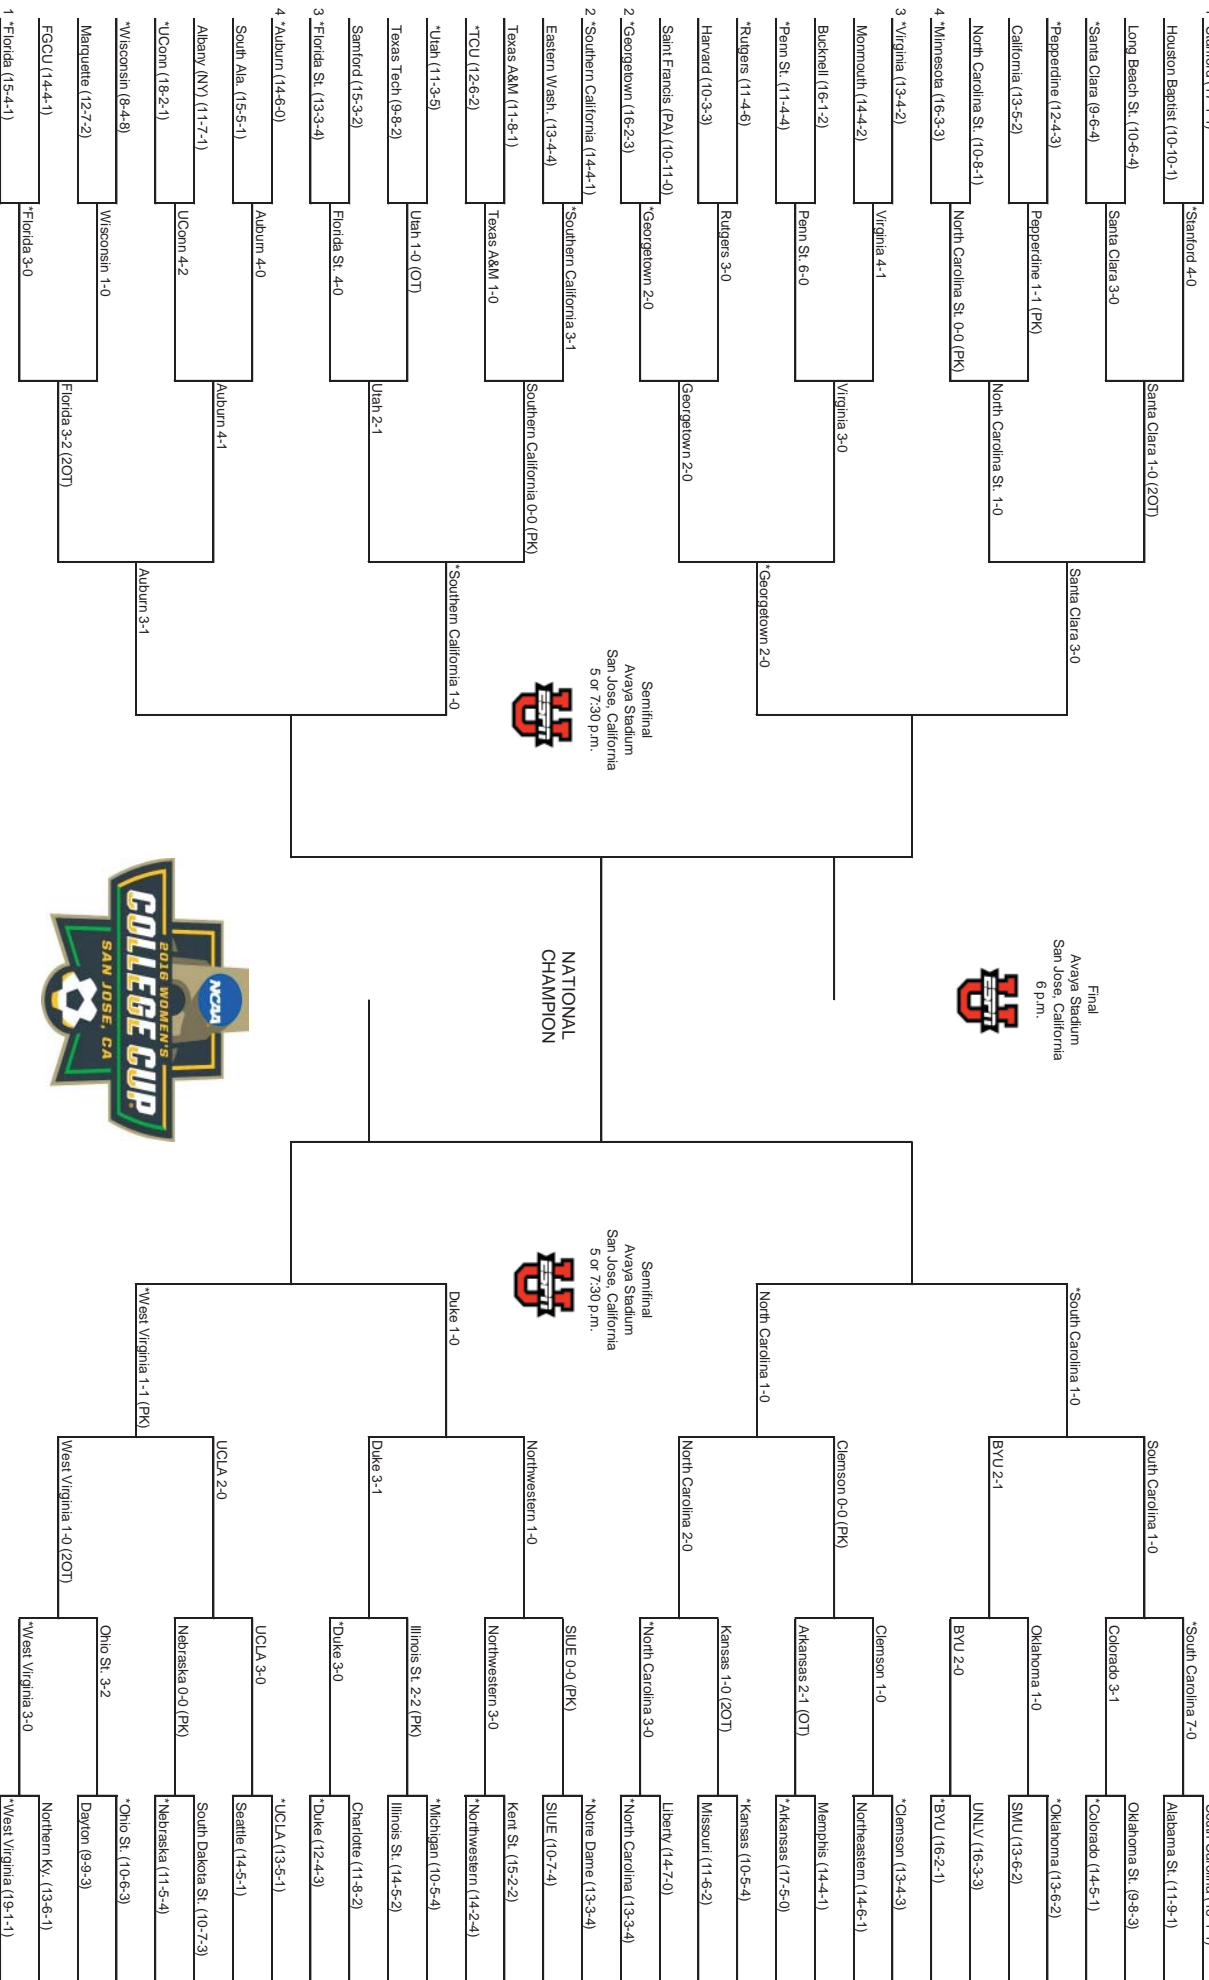

DIVISION I WOMEN'S SOCCER CHAMPIONSHIP

First Round November 11, 12 or 13
Second/Third Round November 18 & 20
Quarterfinals November 25 or 26
Semifinals December 2
Final December 4
Semifinals December 2
Quarterfinals November 25 or 26
Second/Third Round November 18 & 20
First Round November 11, 12 or 13

*Host institution for preliminary round games. All game times are Eastern standard time.